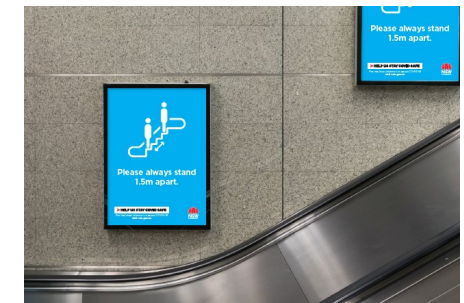

Introduction to kit

This toolkit is a reminder to ourselves, our colleagues and our community of what actions we need to take to help us stay safe from COVID-19.

COVID-19 is very contagious and can be life threatening. However, by taking certain actions in our everyday lives, we can help reduce its impact. The artwork in this toolkit provides a reminder of accepted behaviours and new standards of etiquette that will help to keep everyone safe.

This toolkit includes a selection of artwork that can be printed professionally, or by using an office colour printer. By printing and displaying these posters, signs and stickers, you will be helping to protect the people of NSW. Together we can help stop the spread and stay covid safe.

> HELP US STAY COVID SAFE