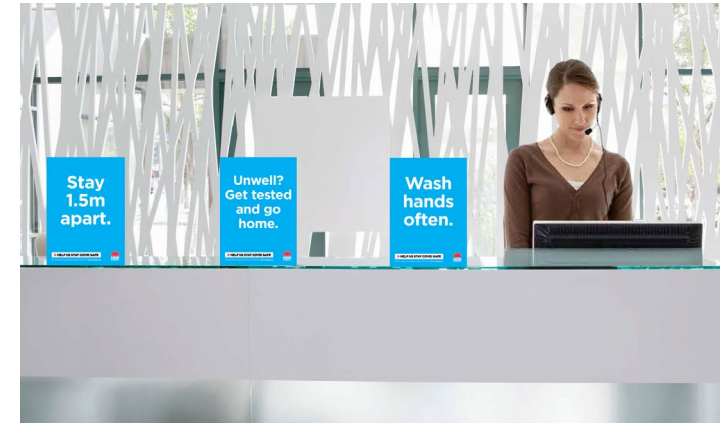

Counter cards

Full bleed blue with trims
Blue with no trims

Full bleed blue with trims
Blue with no trims

Full bleed blue with trims
Blue with no trims

Artwork details:

A4 Size

Scales to print A3 to A5

Can be used individually or as a combination with other posters