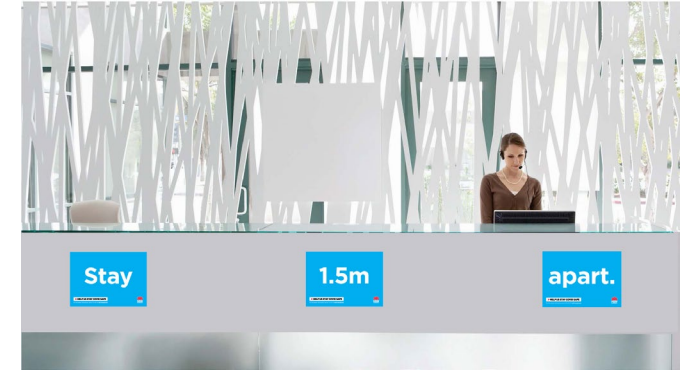

Files available in:

- full bleed blue with trims,
- blue with no trims.

> HELP US STAY COVID SAFE

Reception / Foyer signage

Full bleed blue with trims
Blue with no trims

White with trims
White with no trims